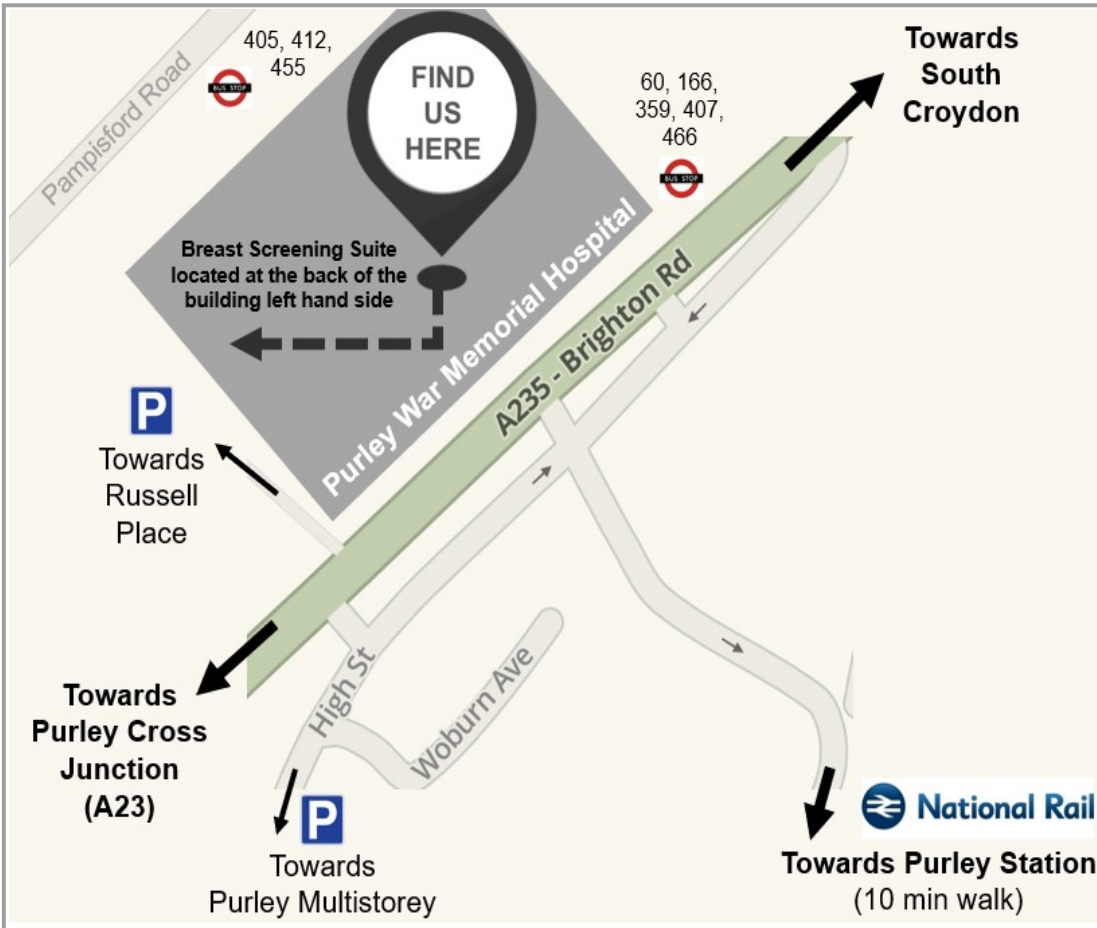

HOW TO FIND US - Purley War Memorial Hospital

To find us using Google Maps visit
<https://w3w.co/until.songs.softly>

856 Brighton Road, Purley CR8 2YL

NOTE - Please arrive no more than 5 minutes before your appointment time

LOCAL INFORMATION

- This location has step free access
- The Breast Screening Suite is located at the back of the building on the left-hand side

BY ROAD

- **Parking** – Limited parking bays onsite. Parking charges apply.
- Car parking is free for Blue Badge holders 
- Further parking spaces located at the Purley Multi-story car park and Russell Place car park (both 5 min walk from the hospital)

BY BUS

- 60, 127, 166, 289, 405, 407, 455 and 466 (5 minute walk from the Hospital)

BY TRAIN

- Nearest mainline station is Purley - 10 minute walk from the Hospital

← Scan this QR code to access multiple language versions of the invitation letter